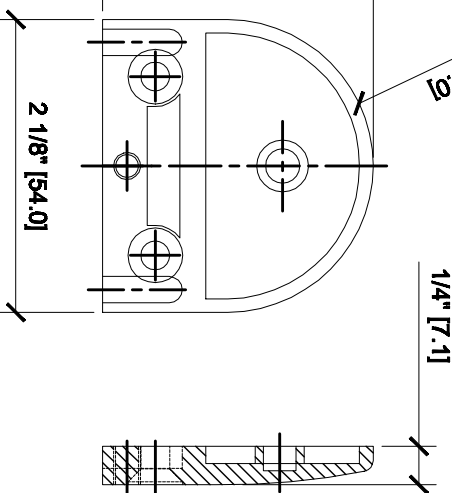

**Z-SERIES ROUND TYPE FLAT  
 BASE ZINC CLAMPS  
 FOR 3/8" GLASS  
 CAT NO. Z410XX**

**GLASS FABRICATION**