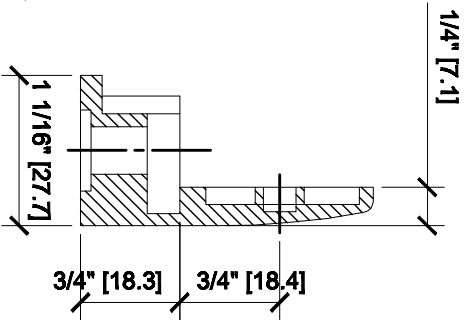

**Z-SERIES ROUND TYPE FLAT  
 BASE ZINC CLAMPS  
 FOR 3/8" GLASS  
 CAT NO. Z410XX**

**GLASS FABRICATION**