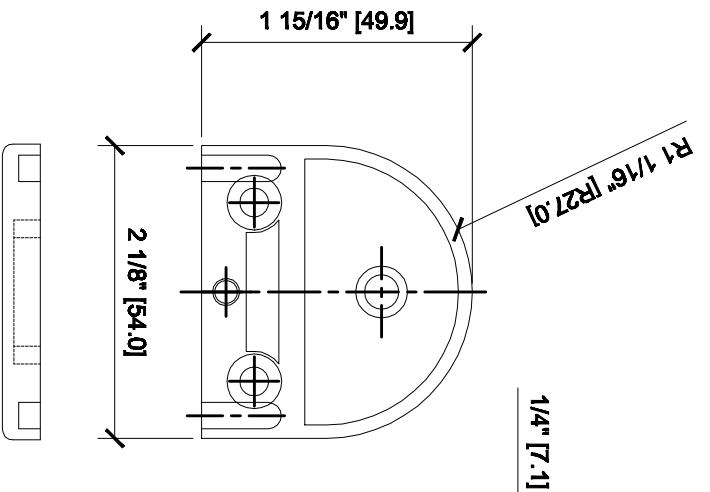

**Z-SERIES ROUND TYPE FLAT  
 BASE ZINC CLAMPS  
 FOR 3/8" GLASS  
 CAT NO. Z410XX**

**GLASS FABRICATION**