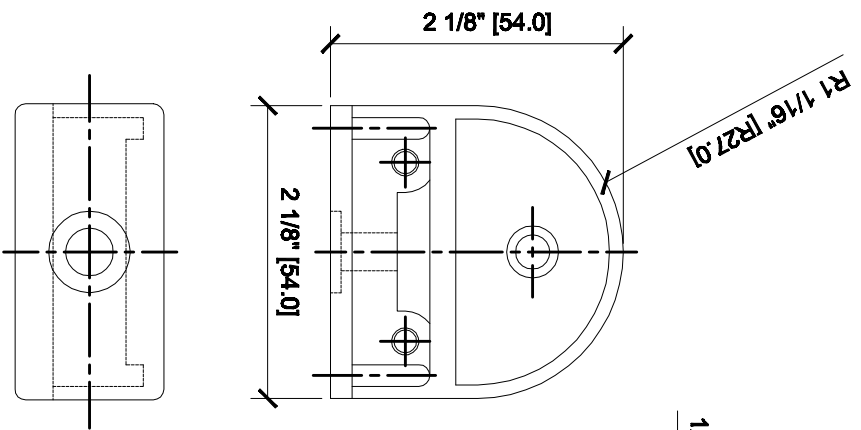

**Z-SERIES ROUND TYPE FLAT  
 BASE ZINC CLAMPS  
 FOR 3/8" GLASS  
 CAT NO. Z410XX**

**GLASS FABRICATION**