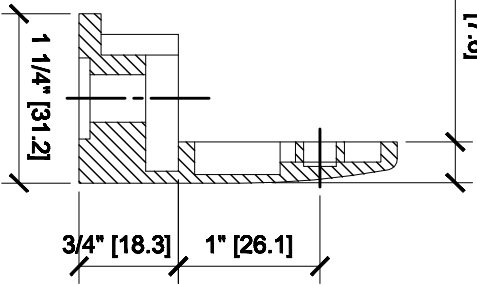

**Z-SERIES ROUND TYPE FLAT
 BASE ZINC CLAMPS
 FOR 1/2" GLASS
 CAT NO. Z412XX**

GLASS FABRICATION