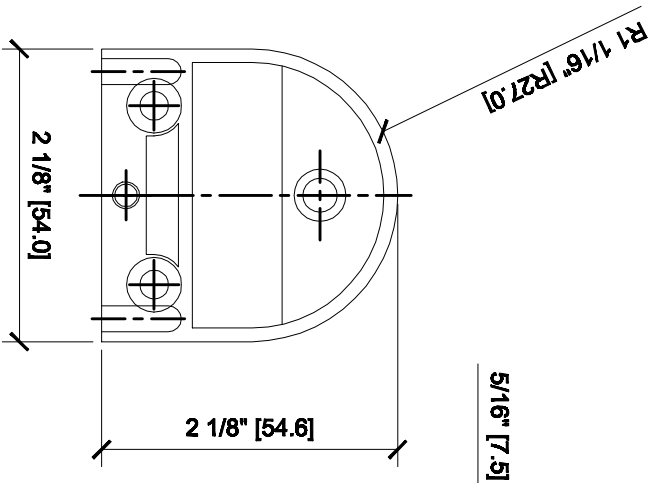

**Z-SERIES ROUND TYPE FLAT
 BASE ZINC CLAMPS
 FOR 1/2" GLASS
 CAT NO. Z412XX**

GLASS FABRICATION