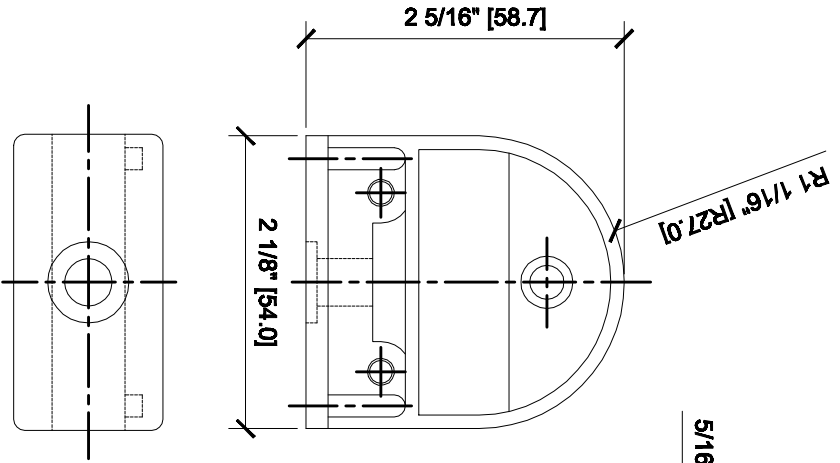

**Z-SERIES ROUND TYPE FLAT
 BASE ZINC CLAMPS
 FOR 1/2" GLASS
 CAT NO. Z412XX**

GLASS FABRICATION