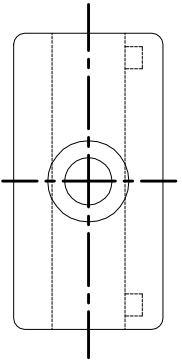

**Z-SERIES ROUND TYPE FLAT
 BASE ZINC CLAMPS
 FOR 1/2" GLASS
 CAT NO. Z412XX**

GLASS FABRICATION