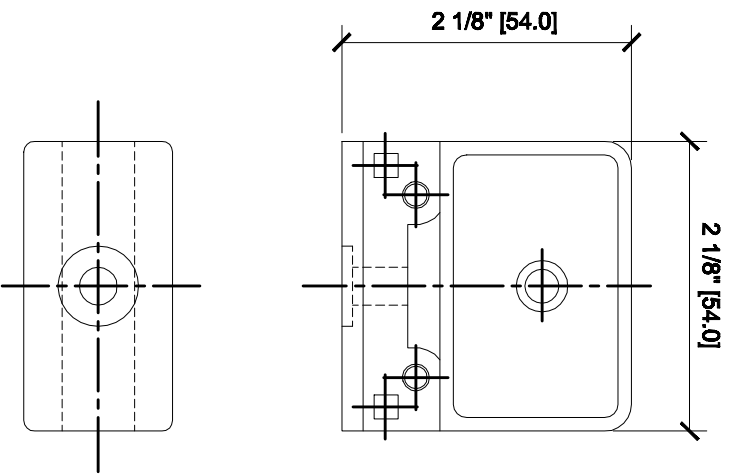

**Z-SERIES SQUARE TYPE  
FLAT BASE ZINC CLAMPS  
FOR 1/4" AND 5/16" GLASS  
CAT NO. Z806XX**

**GLASS FABRICATION**