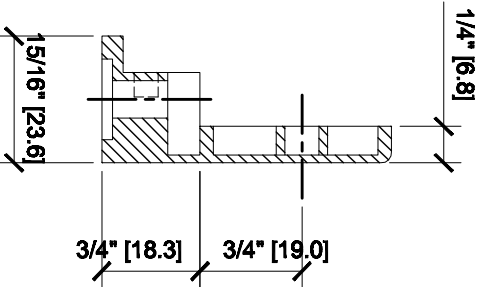

**Z-SERIES SQUARE TYPE  
FLAT BASE ZINC CLAMPS  
FOR 1/4" AND 5/16" GLASS  
CAT NO. Z806XX**

**GLASS FABRICATION**