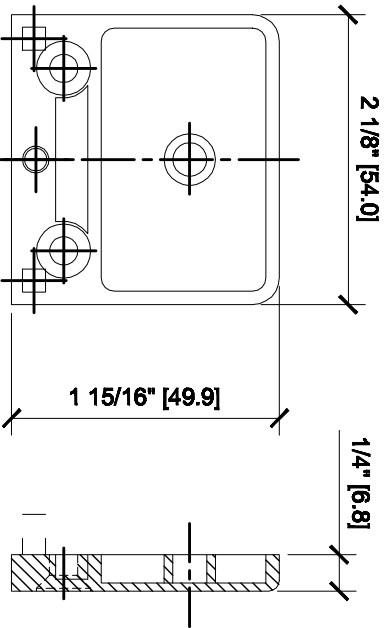

**Z-SERIES SQUARE TYPE  
FLAT BASE ZINC CLAMPS  
FOR 1/4" AND 5/16" GLASS  
CAT NO. Z806XX**

**GLASS FABRICATION**