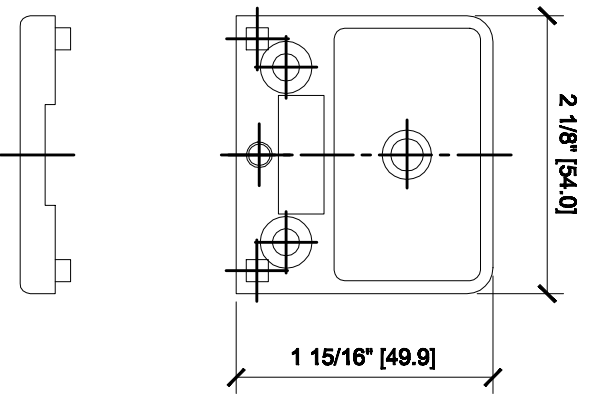

**Z-SERIES SQUARE TYPE  
 FLAT BASE ZINC CLAMPS  
 FOR 1/4" AND 5/16" GLASS  
 CAT NO. Z906XX**

**GLASS FABRICATION**