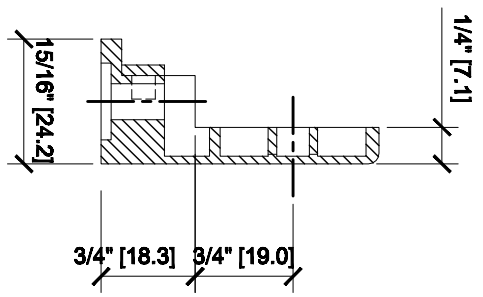

**Z-SERIES SQUARE TYPE  
 FLAT BASE ZINC CLAMPS  
 FOR 1/4" AND 5/16" GLASS  
 CAT NO. Z906XX**

**GLASS FABRICATION**