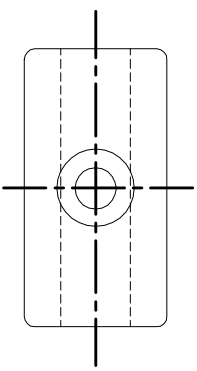

**Z-SERIES SQUARE TYPE  
 FLAT BASE ZINC CLAMPS  
 FOR 1/4" AND 5/16" GLASS  
 CAT NO. Z906XX**

**GLASS FABRICATION**