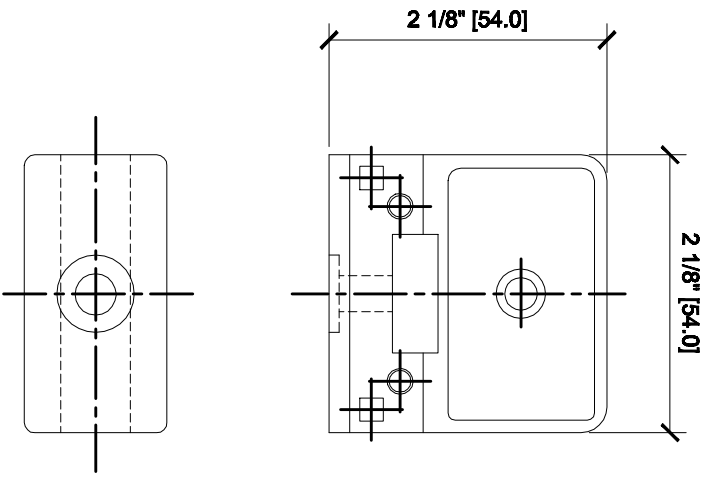

**Z-SERIES SQUARE TYPE  
 FLAT BASE ZINC CLAMPS  
 FOR 1/4" AND 5/16" GLASS  
 CAT NO. Z906XX**

**GLASS FABRICATION**