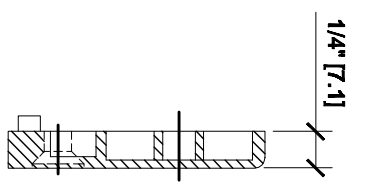

**Z-SERIES SQUARE TYPE  
 FLAT BASE ZINC CLAMPS  
 FOR 1/4" AND 5/16" GLASS  
 CAT NO. Z906XX**

**GLASS FABRICATION**